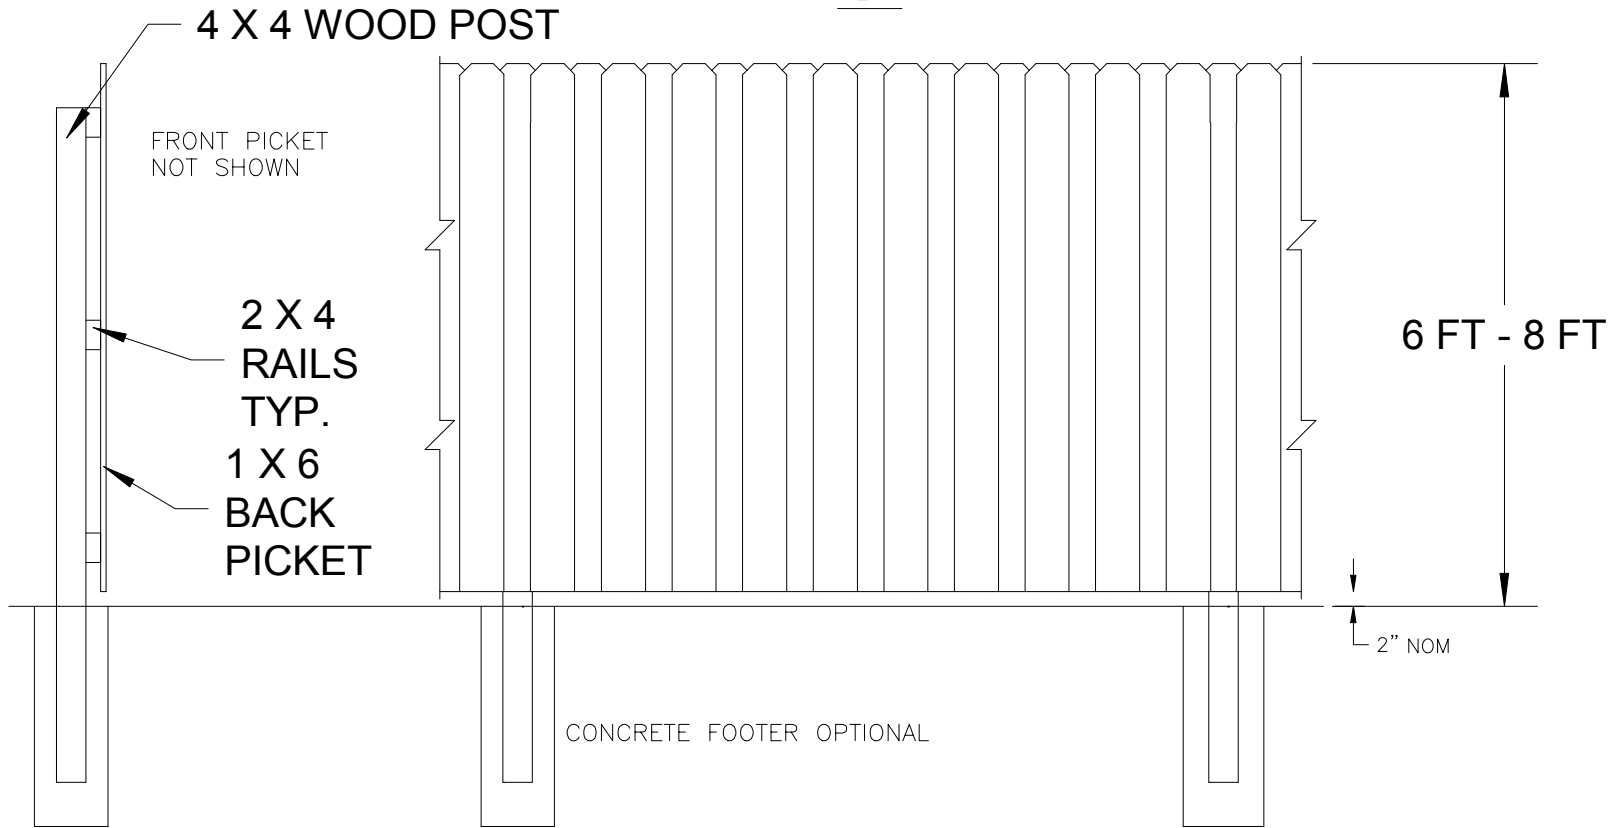

PLAN

END VIEW

FENCE SECTION ELEVATION

<p align="center">Property of KMG FENCE, LLC Duplication Without KMG Authorization is Forbidden</p>
<p align="center">KMG FENCE, LLC 1031 Crown Park Circle • Winter Garden • FL • 34787 Phone: (407) 654-7600 • Fax: (407) 654-4700</p>
<p>PROJECT: BOARD ON BOARD WOOD FENCE</p>
<p>PROJECT #:</p>
<p>DRAWN BY:</p>
<p>DATE:</p>