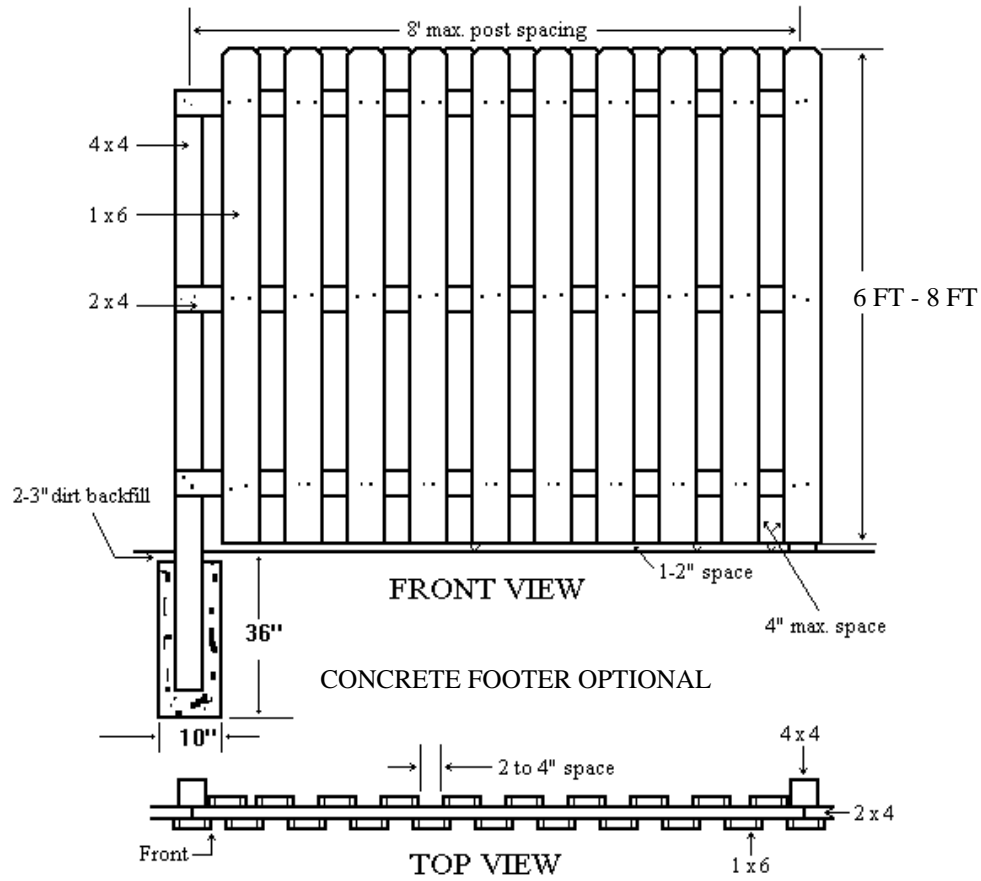

Straight Shadowbox

<p>Property of KMG FENCE, LLC Duplication Without KMG Authorization is Forbidden</p>
<p>KMG FENCE, LLC 1031 Crown Park Circle • Winter Garden • FL • 34787 Phone: (407) 654-7600 • Fax: (407) 654-4700</p>
PROJECT :
PROJECT # :
DRAWN BY :
DATE :