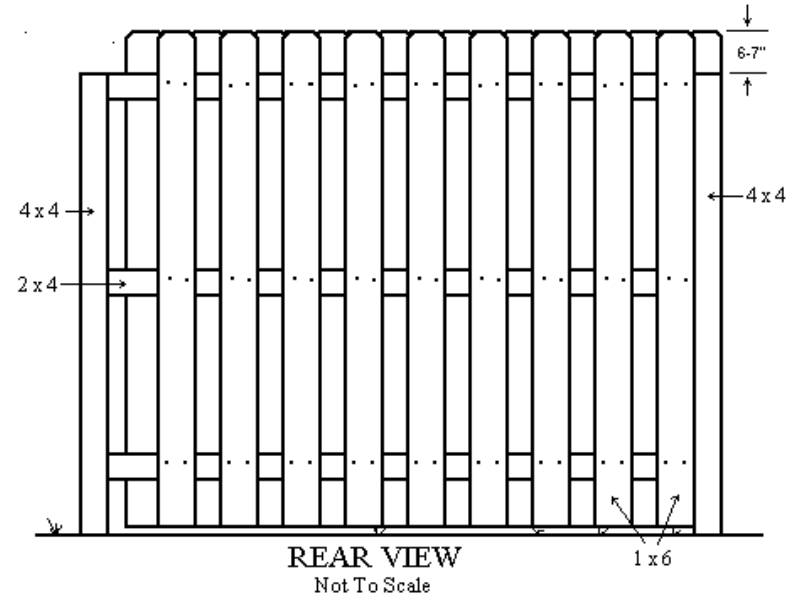

Straight Shadowbox

<p>Property of KMG FENCE, LLC Duplication Without KMG Authorization is Forbidden</p>
<p>KMG FENCE, LLC 1031 Crown Park Circle • Winter Garden • FL • 34787 Phone: (407) 654-7600 • Fax: (407) 654-4700</p>
PROJECT :
PROJECT # :
DRAWN BY :
DATE :